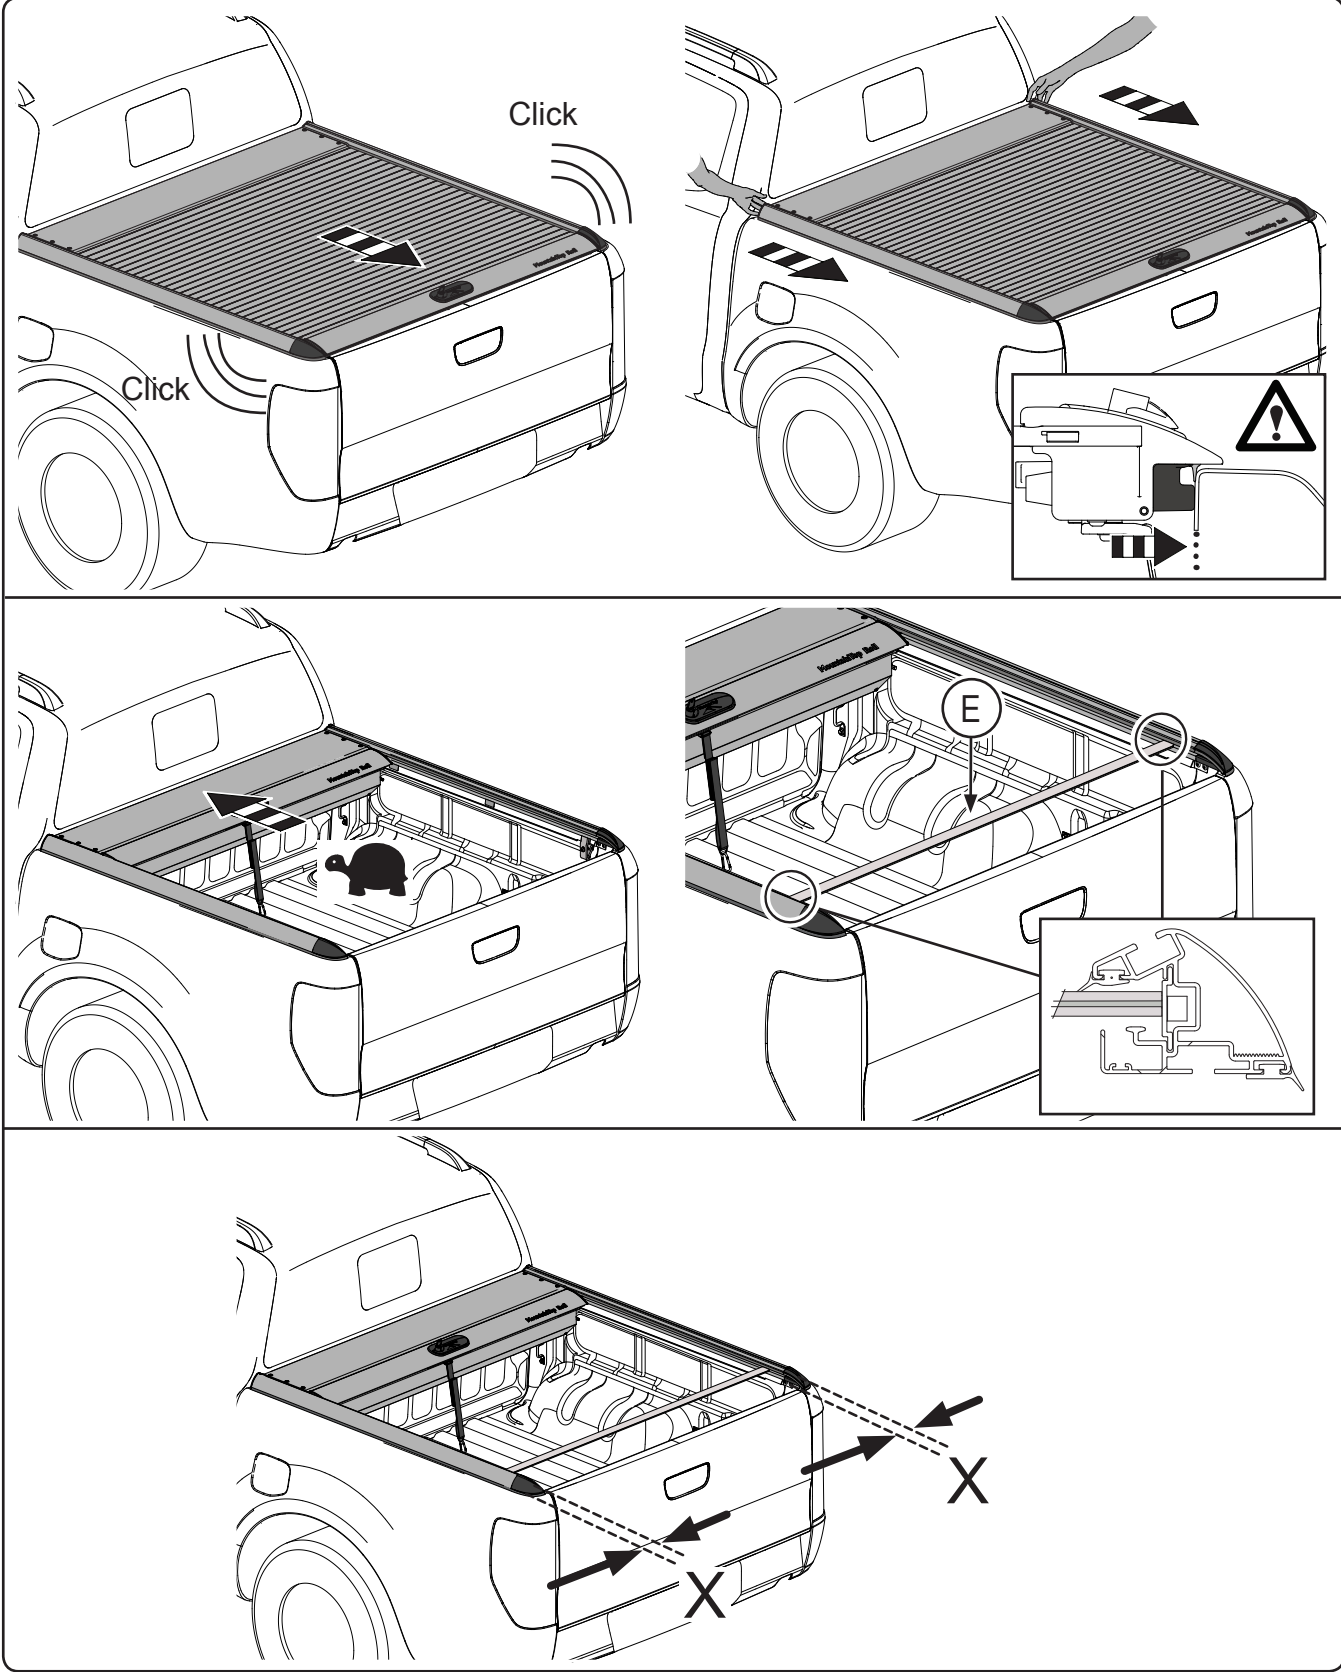

Mountain Top Roll with Tailgate hook
Installation Instructions