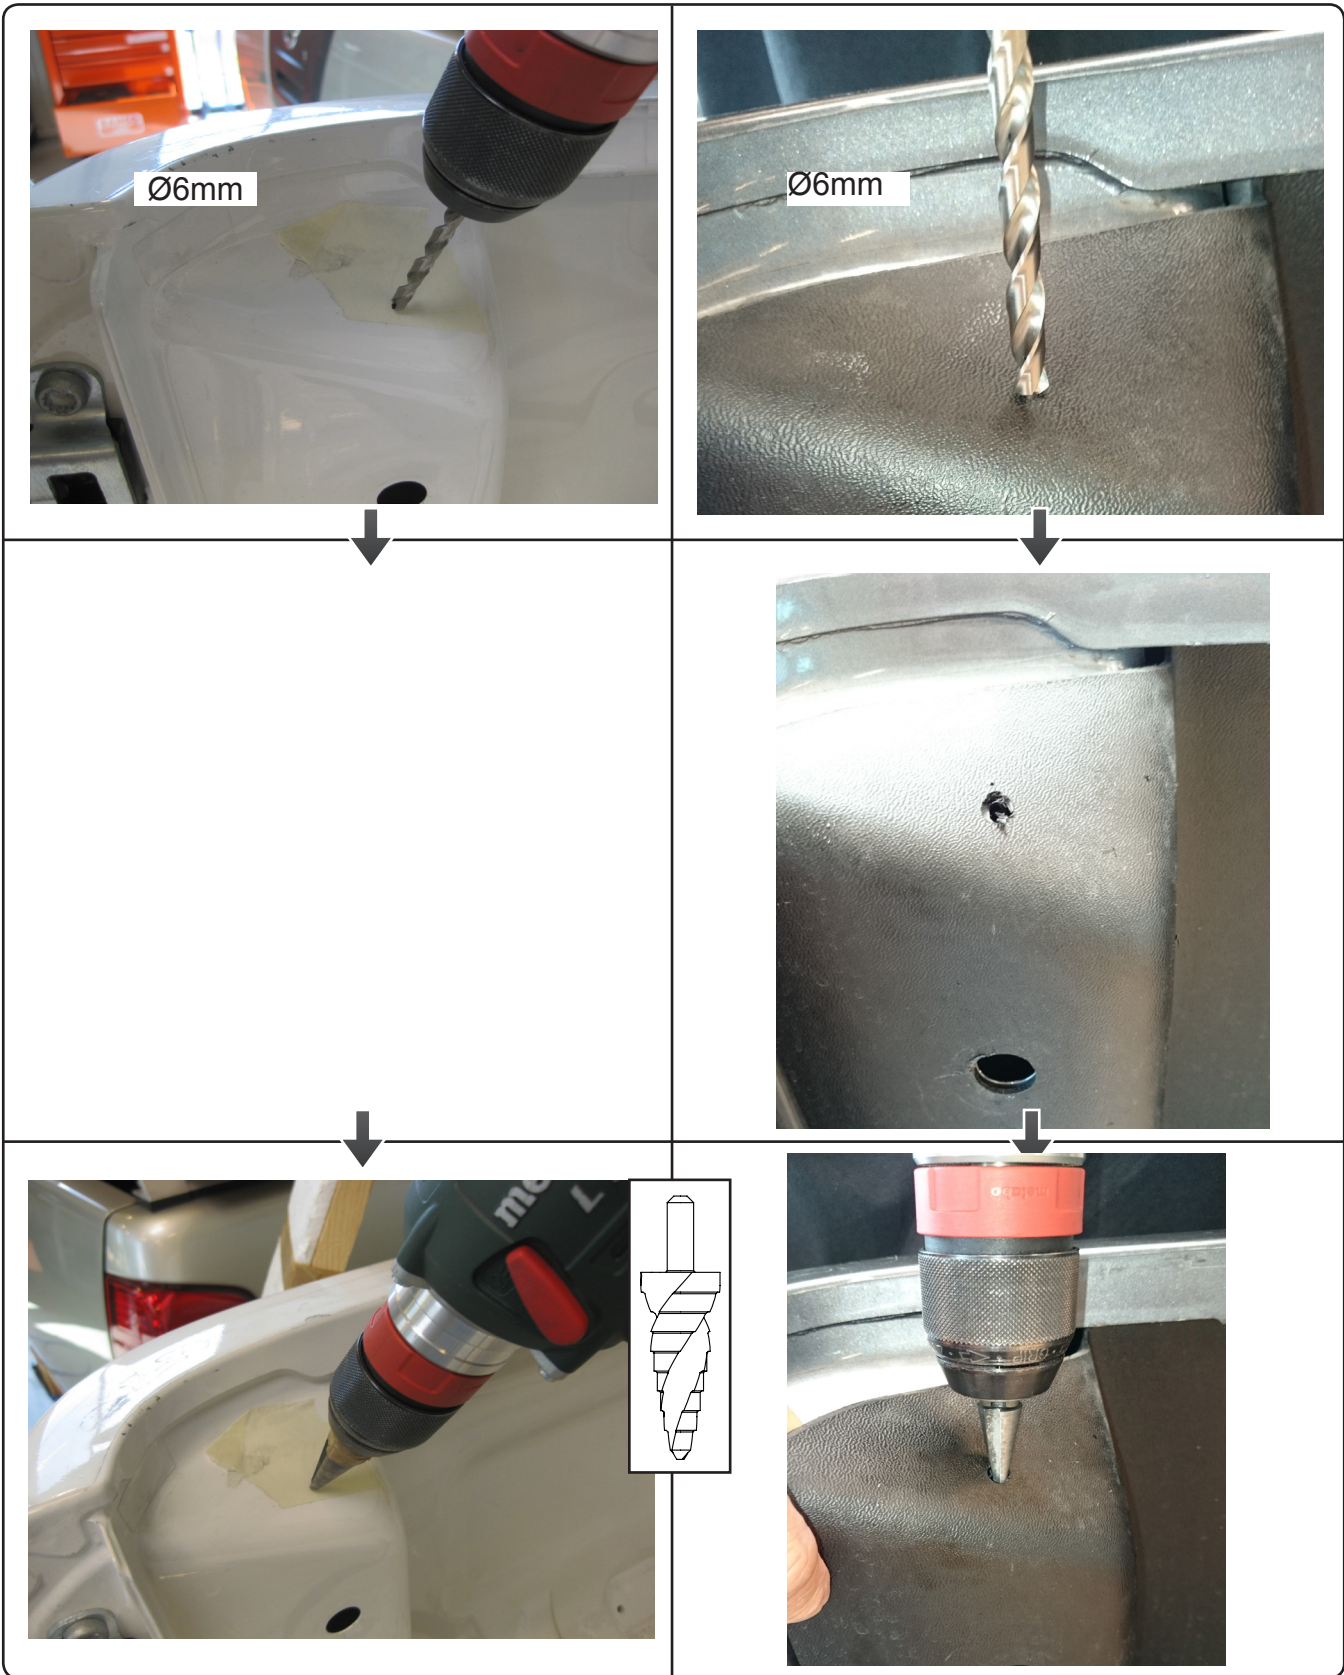

Mountain Top Roll with Tailgate hook
Installation Instructions