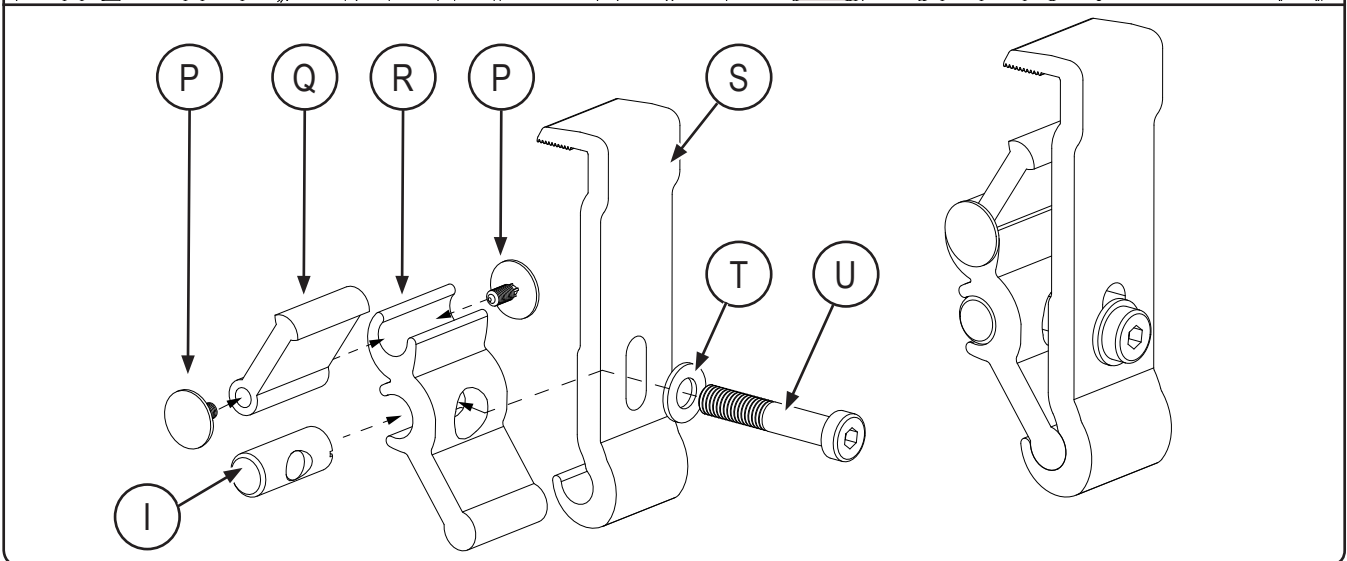

f

g
400mm

Mountain Top Roll with Tailgate hook Installation Instructions

Mountain Top Roll with Tailgate hook
Installation Instructions

Mountain Top Roll with Tailgate hook
Installation Instructions

Mountain Top Roll with Tailgate hook
Installation Instructions

 T30 4,8 +/-1Nm

Mountain Top Roll with Tailgate hook
Installation Instructions

 T15 1,8 +/-0,2Nm

Mountain Top Roll with Tailgate hook
Installation Instructions

Mountain Top Roll with Tailgate hook
Installation Instructions

Mountain Top Roll with Tailgate hook
Installation Instructions

Mountain Top Roll with Tailgate hook
Installation Instructions

Mountain Top Roll with Tailgate hook
Installation Instructions

Mountain Top Roll with Tailgate hook
Installation Instructions