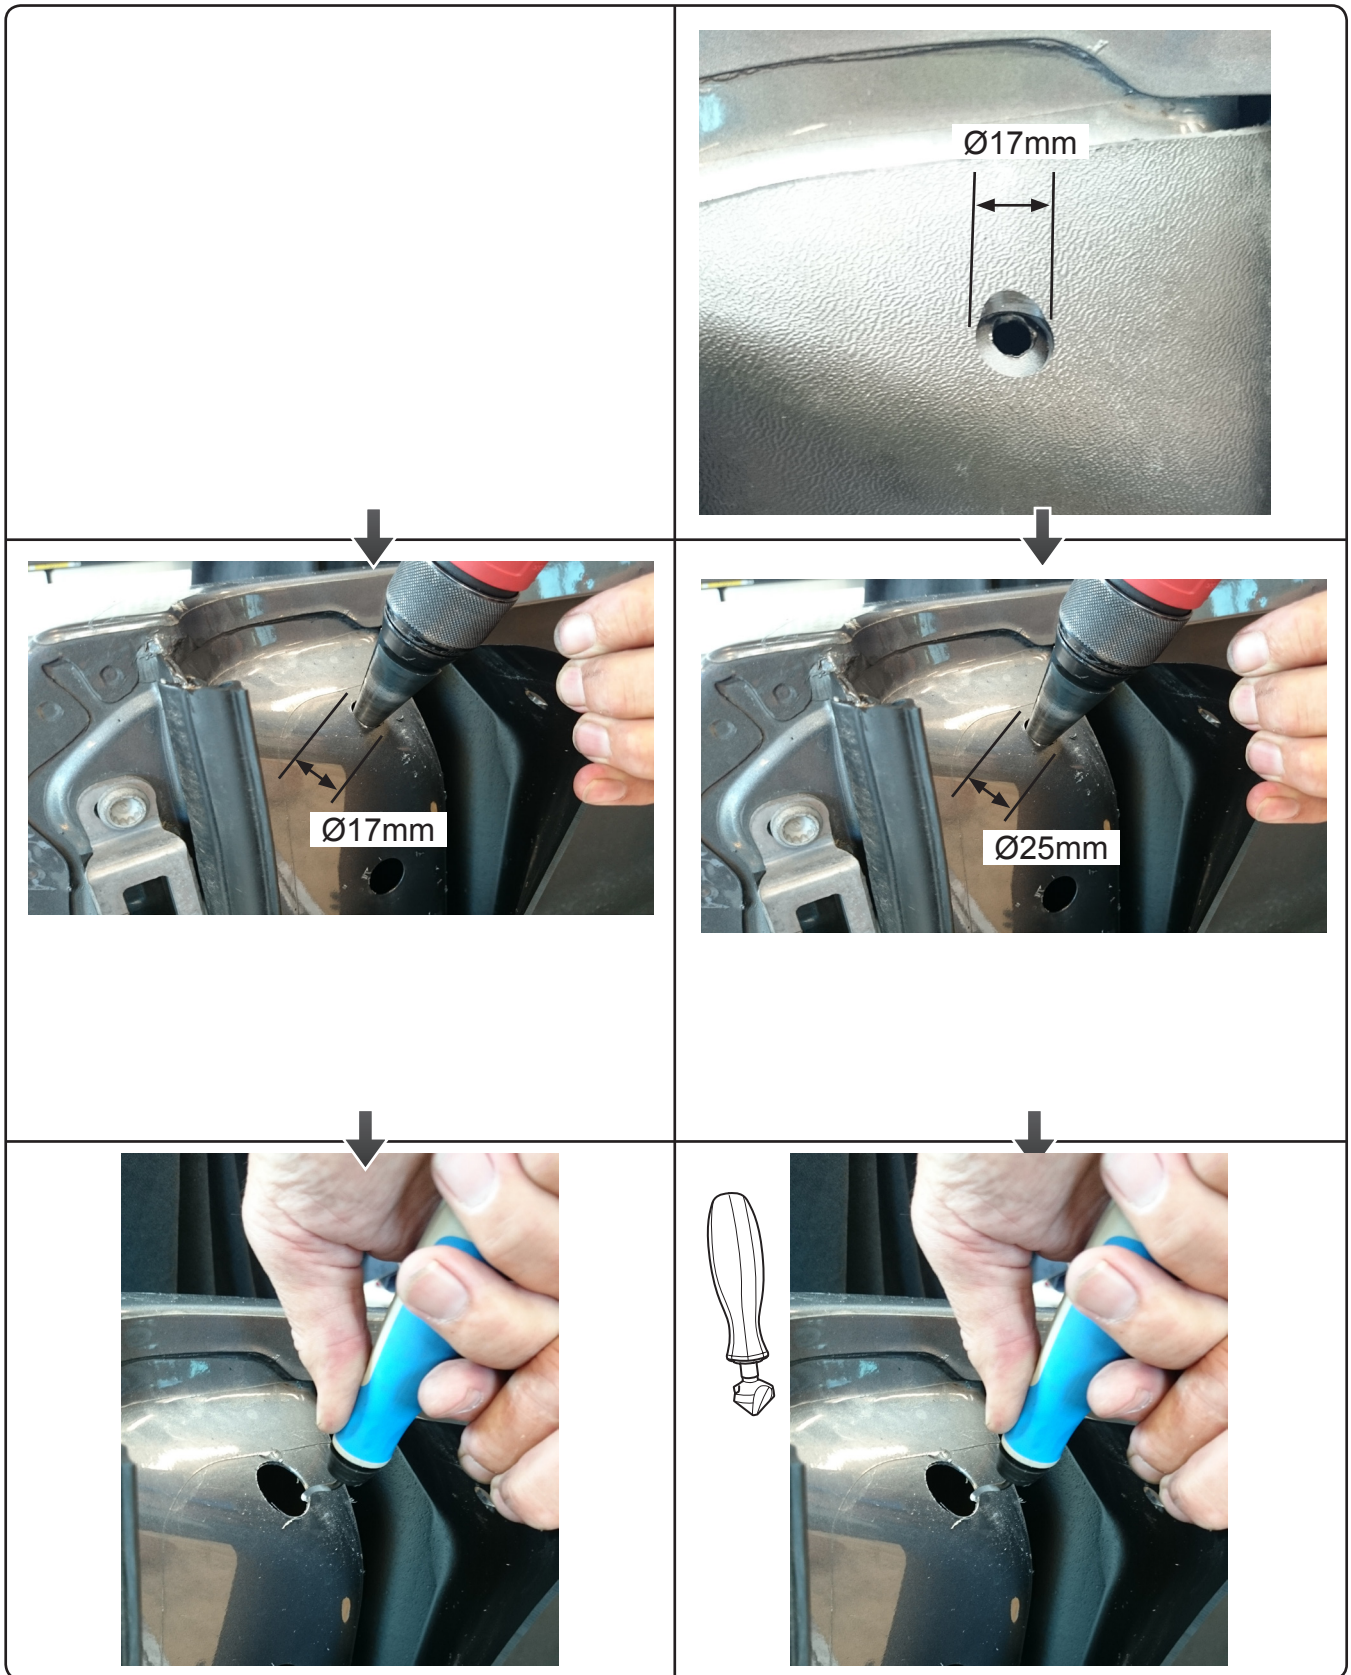

Mountain Top Roll with Tailgate hook
Installation Instructions