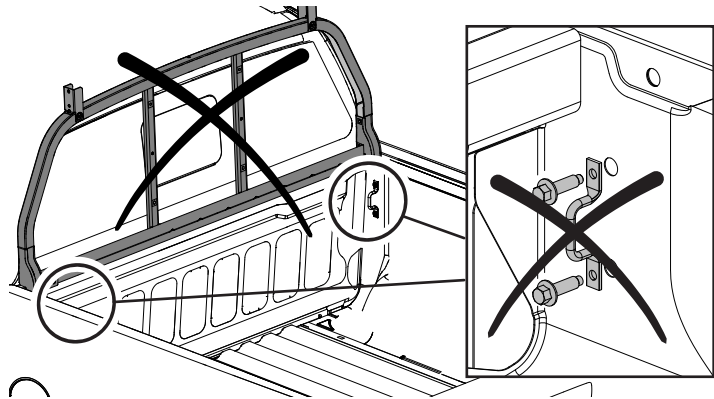

Mountain Top Roll with Tailgate hook
Installation Instructions

Plain bed		
	X	Y
VW	1505	170