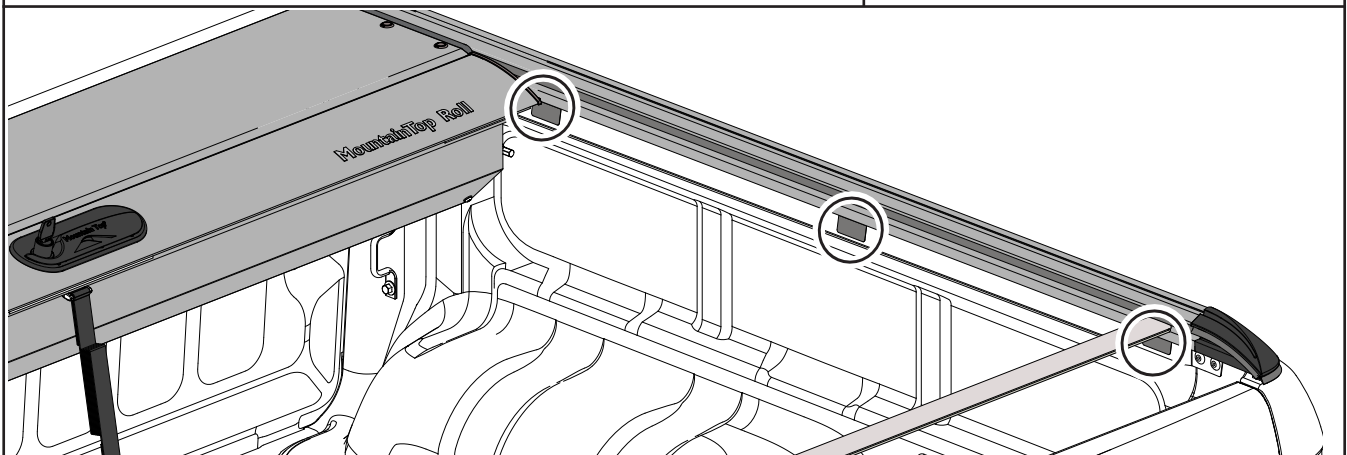

 T30 4,8 +/-1Nm

Mountain Top Roll with Tailgate hook
Installation Instructions

 T15 1,8 +/-0,2Nm

Mountain Top Roll with Tailgate hook
Installation Instructions

Mountain Top Roll with Tailgate hook
Installation Instructions

Mountain Top Roll with Tailgate hook
Installation Instructions

Mountain Top Roll with Tailgate hook
Installation Instructions

Mountain Top Roll with Tailgate hook
Installation Instructions

Mountain Top Roll with Tailgate hook
Installation Instructions