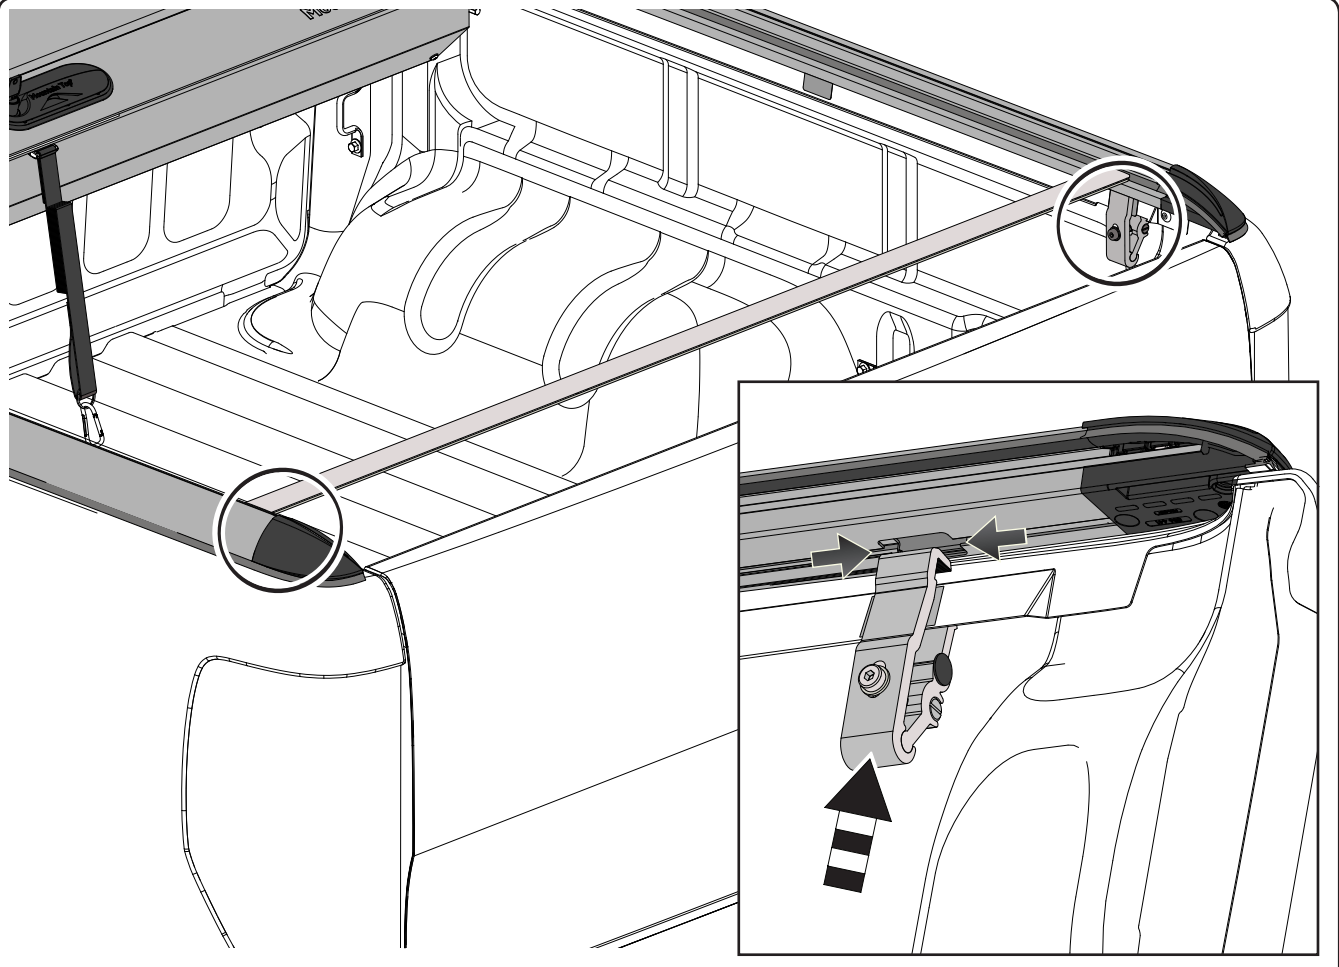

Mountain Top Roll with Tailgate hook
Installation Instructions